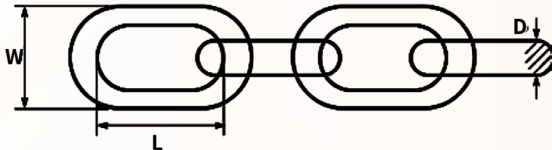

Jis Chain

Size	D (mm)	L (mm)	W (mm)	kg/100m
1.2	1.19	9.7	5.4	2.4
1.5	1.51	12.2	6.6	4.0
2.0	2.01	12.2	7.8	7.0
3.0	2.98	24.0	11.7	15.30
4.0	3.99	26.1	14.9	27.0
5.0	4.96	29.0	19.3	44.0
6.0	5.97	32.2	22.5	63.0
8.0	7.96	39.4	27.4	120.0
10.0	10.16	41.4	36.3	200.0
12.0	11.98	50.3	44.0	286.0
14.0	13.96	60.0	50.0	400.0
16.0	16.01	70.0	60.0	500.0
18.0	17.95	80.0	70.0	700.0
20.0	19.99	90.0	75.0	800.0
24.0	23.93	100.0	85.0	1100.0