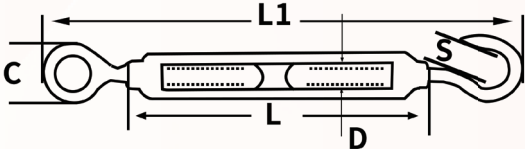

Turnbuckle Eye And Hook

| Size | C (mm) | D (mm) | S (mm) | L (mm) | L1 (mm) | Free trip (mm) | kg /1000pcs |
|------|--------|--------|--------|--------|---------|----------------|-------------|
| M4 | 9.3 | 5.0 | 7.5 | 60.0 | 107.0 | 39.0 | 35.4 |
| M5 | 9.7 | 5.0 | 7.5 | 73.0 | 124.0 | 59.0 | 39.0 |
| M6 | 10.5 | 6.0 | 9.6 | 91.0 | 150.0 | 64.0 | 76.9 |
| M8 | 12.5 | 8.0 | 9.6 | 122.8 | 192.0 | 96.0 | 133.2 |
| M10 | 15.0 | 10.0 | 11.3 | 150.0 | 240.0 | 115.0 | 262.0 |
| M12 | 17.5 | 12.0 | 18.4 | 197.0 | 303.0 | 163.0 | 478.0 |
| M14 | 22.4 | 13.4 | 17.6 | 221.0 | 350.0 | 185.0 | 700.6 |
| M16 | 26.5 | 16.0 | 21.8 | 248.0 | 385.0 | 193.0 | 1006.0 |
| M18 | 25.5 | 17.5 | 22.8 | 270.0 | 420.0 | 226.0 | 1410.0 |
| M20 | 30.1 | 20.0 | 22.1 | 299.0 | 456.0 | 232.0 | 1958.0 |
| M22 | 31.9 | 21.6 | 25.9 | 320.0 | 540.0 | 244.0 | 2650.0 |
| M24 | 24.9 | 24.0 | 23.7 | 356.0 | 531.0 | 269.0 | 3390.0 |