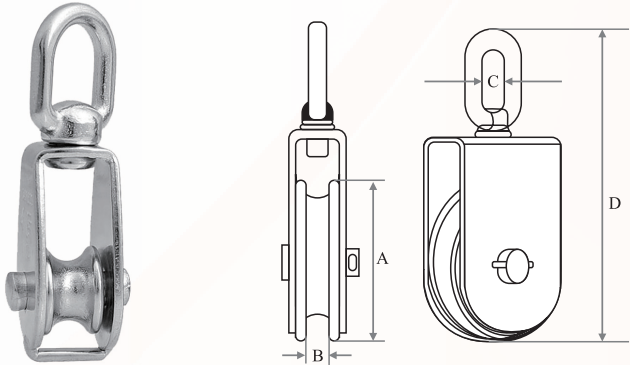

Single Block

Size	A (mm)	B (mm)	C (mm)	D (mm)	W.L.L (LBS)	kg/1000pcs
M15	15.0	6.0	11.0	58.0	35.0	35.5
M20	20.0	8.0	13.0	73.0	75.0	53.0
M25	25.0	11.0	15.0	85.0	150.0	111.0
M32	32.0	12.0	15.0	94.0	250.0	153.0
M50	50.0	13.5	20.0	130.0	400.0	364.5
M75	75.0	14.5	23.1	163.0	750.0	828.5
M100	100.0	26.0	24.0	210.0	1000.0	1499.0

Double Block

Size	A (mm)	B (mm)	C (mm)	D (mm)	W.L.L (LBS)	kg/1000pcs
M15	15.0	6.0	11.0	58.0	35.0	56.7
M20	20.0	8.0	13.0	73.0	75.0	95.3
M25	25.0	11.0	15.0	150.0	150.0	178.1
M32	32.0	12.0	15.0	250.0	250.0	215.3
M50	50.0	13.5	20.0	400.0	400.0	445.4
M75	75.0	14.5	23.1	750.0	750.0	1532.7
M100	100.0	26.0	24.0	1000.0	1000.0	2773.2