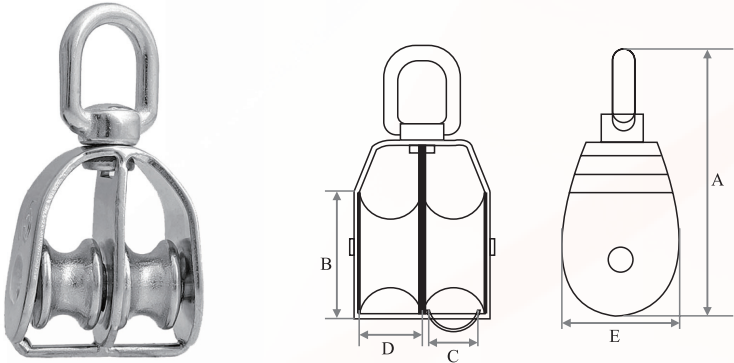

Single Block

Size	A (mm)	B (mm)	C (mm)	D (mm)	W.L.L (LBS)	kg/1000pcs
M15	15.0	6.0	11.0	58.0	35.0	35.5
M20	20.0	8.0	13.0	73.0	75.0	53.0
M25	25.0	11.0	15.0	85.0	150.0	111.0
M32	32.0	12.0	15.0	94.0	250.0	153.0
M50	50.0	13.5	20.0	130.0	400.0	364.5
M75	75.0	14.5	23.1	163.0	750.0	828.5
M100	100.0	26.0	24.0	210.0	1000.0	1499.0

Double Block

Size	A (mm)	B (mm)	C (mm)	D (mm)	W.L.L (LBS)	kg/1000pcs
M15	15.0	6.0	11.0	58.0	35.0	56.7
M20	20.0	8.0	13.0	73.0	75.0	95.3
M25	25.0	11.0	15.0	150.0	150.0	178.1
M32	32.0	12.0	15.0	250.0	250.0	215.3
M50	50.0	13.5	20.0	400.0	400.0	445.4
M75	75.0	14.5	23.1	750.0	750.0	1532.7
M100	100.0	26.0	24.0	1000.0	1000.0	2773.2